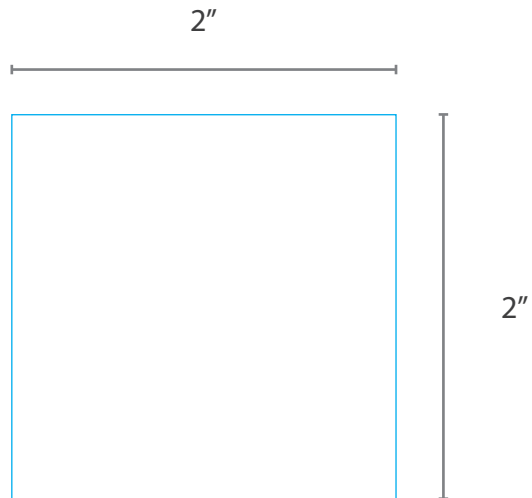

Please Note:

Not all artwork will be usable on these products. Your logo needs to be Vector, 100% black, have a minimum line width of 0.25 points and a minimum text height of 6 points or approximately 1/16 of an inch.

THARPER

WOOD BOX