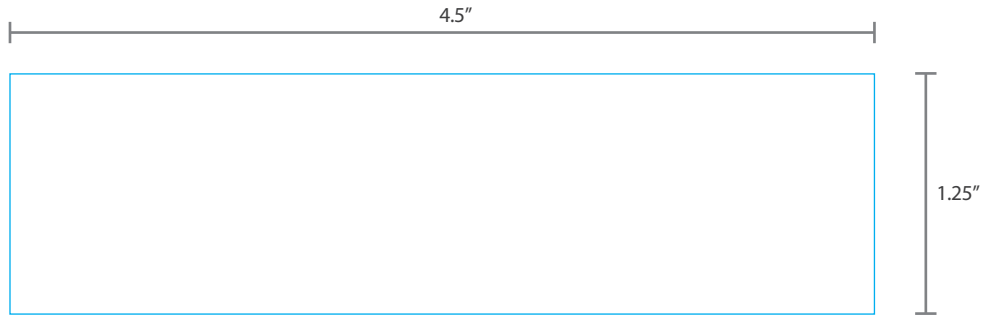

Please Note:

Not all artwork will be usable on these products. Your logo needs to be Vector, 100% black, have a minimum line width of 0.25 points and a minimum text height of 6 points or approximately 1/16 of an inch.