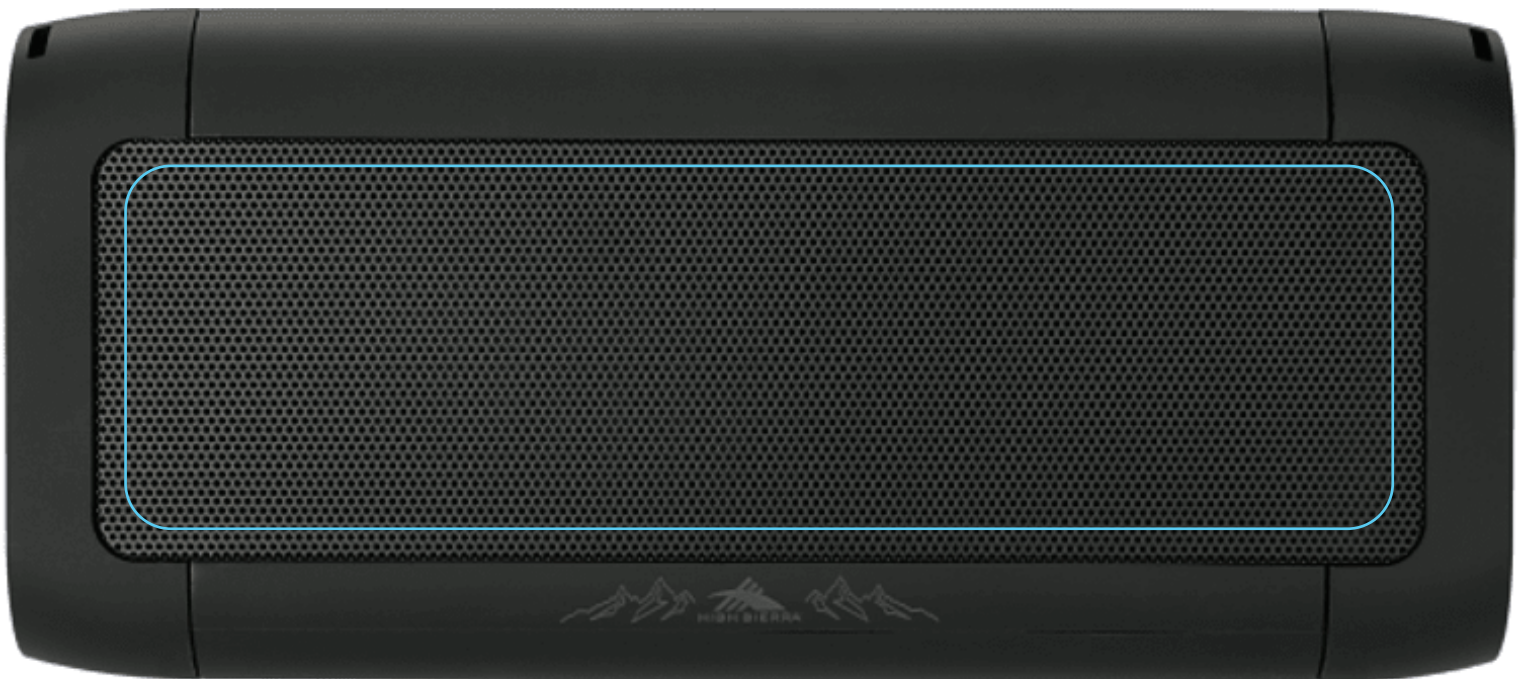


Decoration Method

Digital Print Inkjet - PhotoGrafixx

***Decoration Location**

On Front - Centered on Speaker Grill (Per Template)

Imprint Area

Height: 1.89 Inches

Width: 6.6 Inches

Actual Size